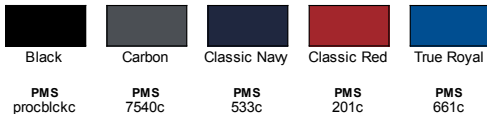

PRODUCT DETAILS

88183T

Ash City - Core 365 Men's Tall Motivate Unlined Lightweight Jacket

MSRP (A): $45.98

Features

- chin guard
- center front reverse coil autolock zipper with reflective toggle
- underarm vents
- lower front concealed zippered pockets with reflective toggles
- audio port access through inside lower left pocket
- elasticized cuffs
- unlined
- adjustable shockcord at hem
- reflective piping at shoulder yoke and center back yoke

Fabric

- 100% 240T polyester pongee, 2.3 oz./yd²/78gsm
- Water resistant finish

Sizes

- LT - 5XT

Product Specifications

	LT	XLT	2XT	3XT	4XT	5XT
BODY WIDTH	25.25	27.25	29.25	31.25	33.25	35.25
FULL BODY LENGTH	31.00	31.63	32.25	32.88	33.50	34.13
NECK CIRCUMFERENCE	21.00	22.00	23.00	23.75	24.50	25.25
SLEEVE LENGTH	38.50	39.50	40.50	41.50	42.25	43.00

Size Chart

	LT	XLT	2XT	3XT	4XT	5XT
CHEST	42-45	46-49	50-52	53-56	57-60	61-64

5 Available Colors